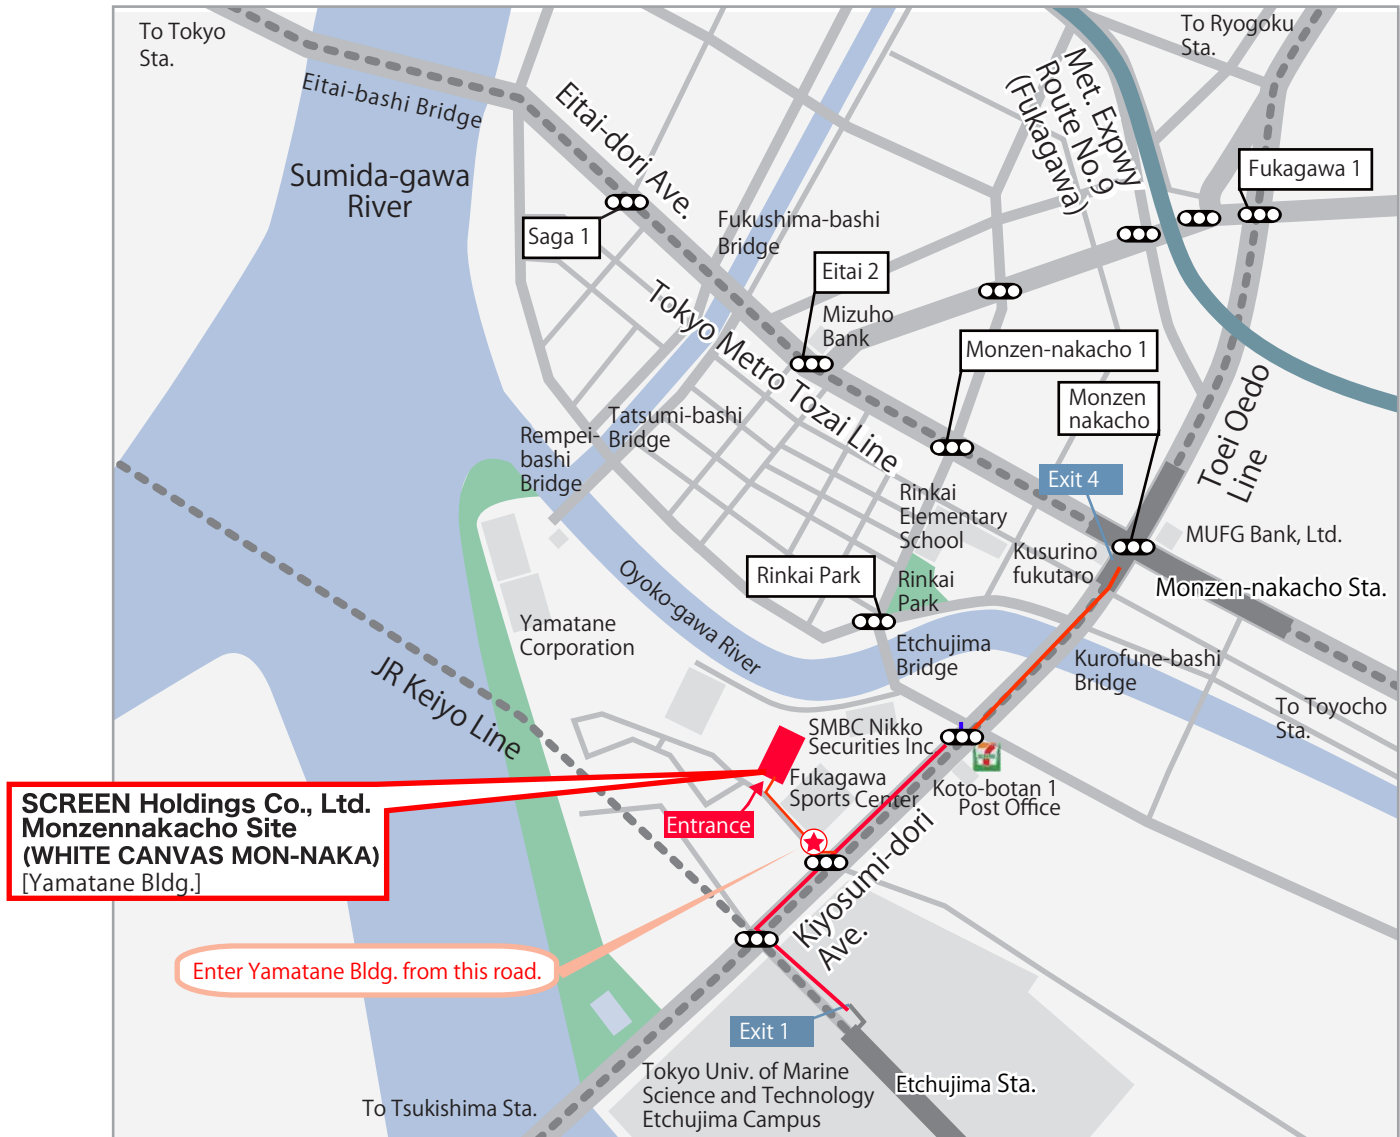

SCREEN Holdings Co., Ltd. Monzennakacho Site (WHITE CANVAS MON-NAKA)

SCREEN Holdings Co., Ltd. Monzennakacho Site (WHITE CANVAS MON-NAKA)

7th Floor, Yamatane Bldg., 2-21 Etchujima 1-chome, Koto-ku, Tokyo 135-0044

Tel: +81-3-4334-7980 Fax: +81-3-4334-7985

The SCREEN Group (in Monzennakacho Site)

■ SCREEN Semiconductor Solutions Co., Ltd.

[Transportation]

- From Exit 4 of Monzennakacho Station (Tokyo Metro Tozai Line / Toei Oedo Line): 5-minute walk
- From Exit 1 of Etchujime Station (JR Keiyo Line): 7-minute walk